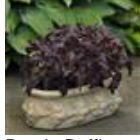

Purple Ruffles