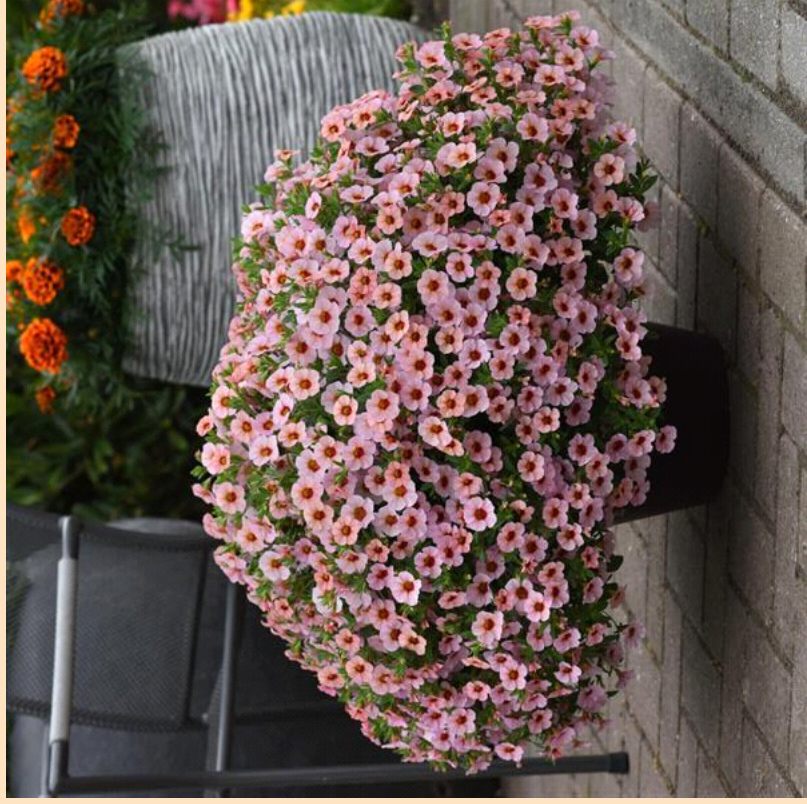

# Kabloom™ Calibrachoa

- Plant in Sun 🌞 (at least 6 hrs of sun)
- Space 8-12" (20-30cm) apart
- Grows 8-12" (20-30cm) tall by 10-14" (25-36cm) wide
- Self-cleaning plants stay neat and tidy all season. Prefers a high-iron fertilizer.