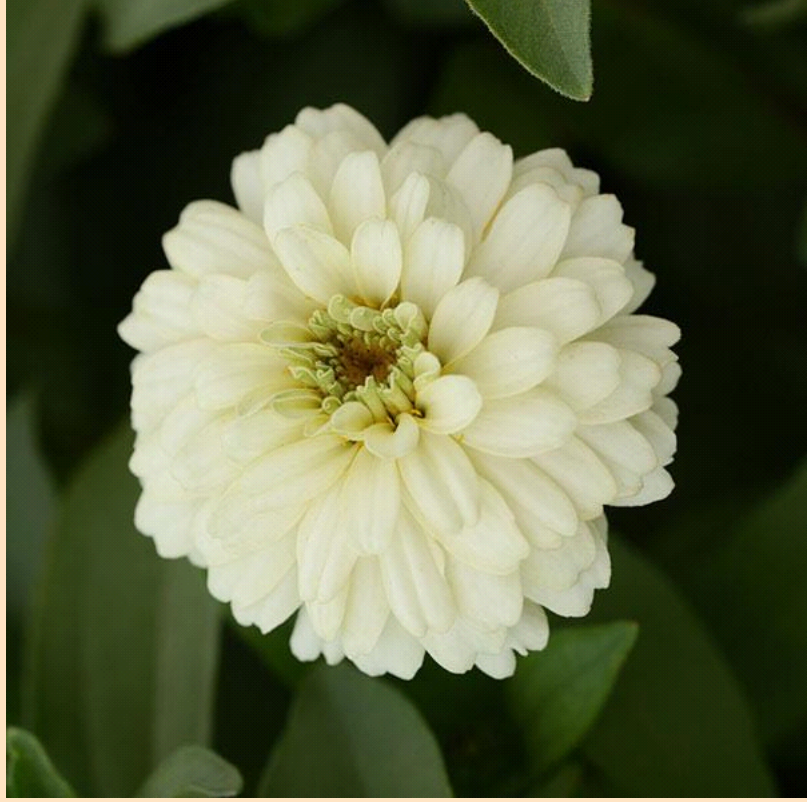

Double Zahara™ Zinnia

- Plant in Sun 🌞 (at least 6 hrs of sun)
- Space 8-10" (20-25cm) apart
- Grows 16-20" (41-51cm) tall by 16-20" (41-51cm) wide
- Carefree Summer-long performer shows off lots of strong, high-impact color.
- Performs well in sunny, hot and dry conditions.