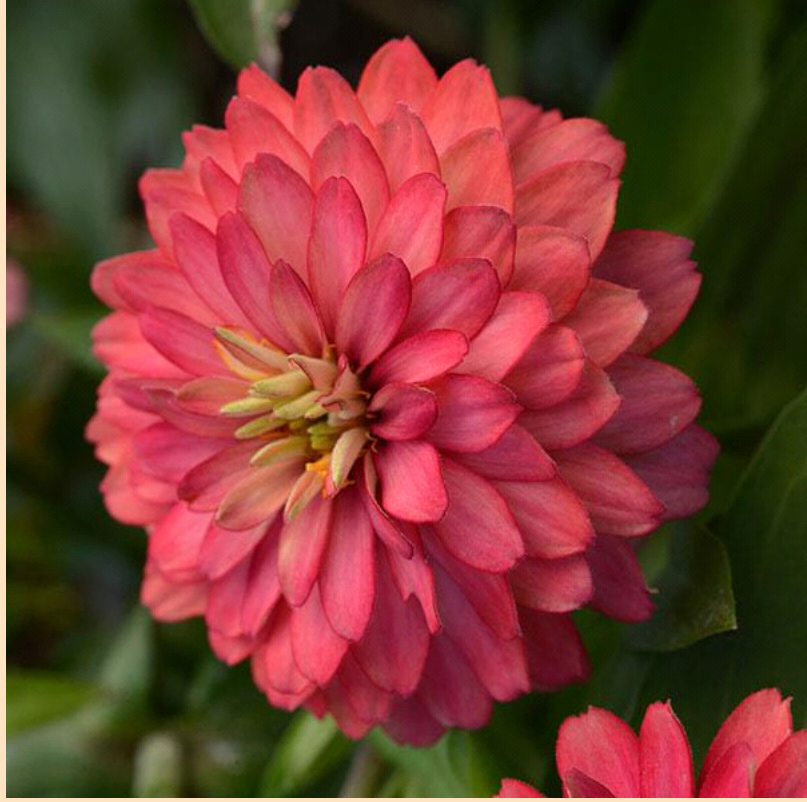

# Double Zahara™ Zinnia

- Plant in Sun 🌞 (at least 6 hrs of sun)
- Space 8-10" (20-25cm) apart
- Grows 16-20" (41-51cm) tall by 16-20" (41-51cm) wide
- Carefree Summer-long performer shows off lots of strong, high-impact color.
- Performs well in sunny, hot and dry conditions.