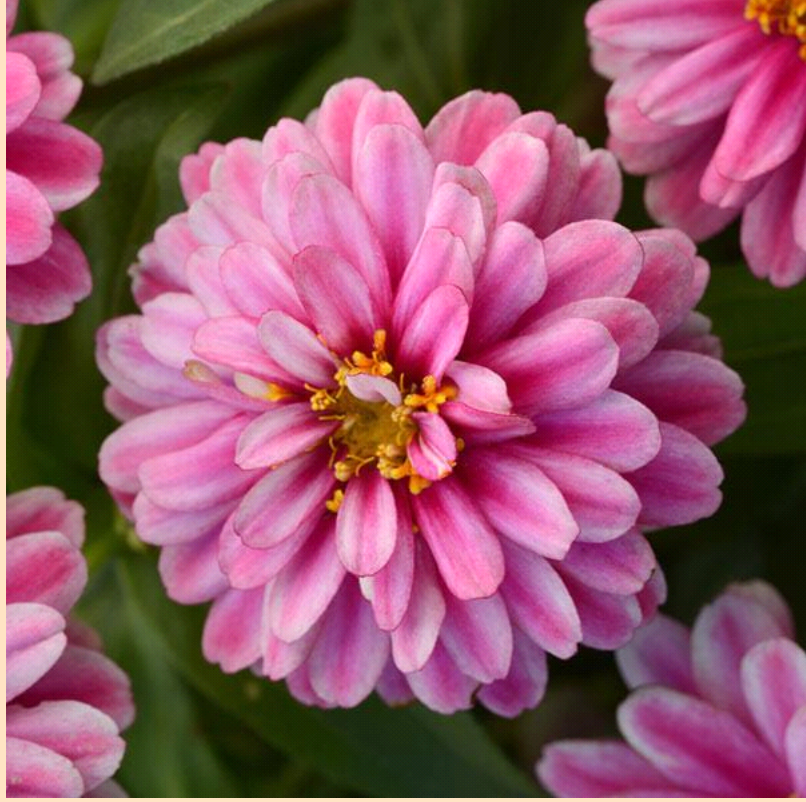

# Double Zahara™ Zinnia

- Plant in Sun 🌞 (at least 6 hrs of sun)
- Space 8-10" (20-25cm) apart
- Grows 16-20" (41-51cm) tall by 16-20" (41-51cm) wide
- Carefree Summer-long performer shows off lots of strong, high-impact color.
- Performs well in sunny, hot and dry conditions.