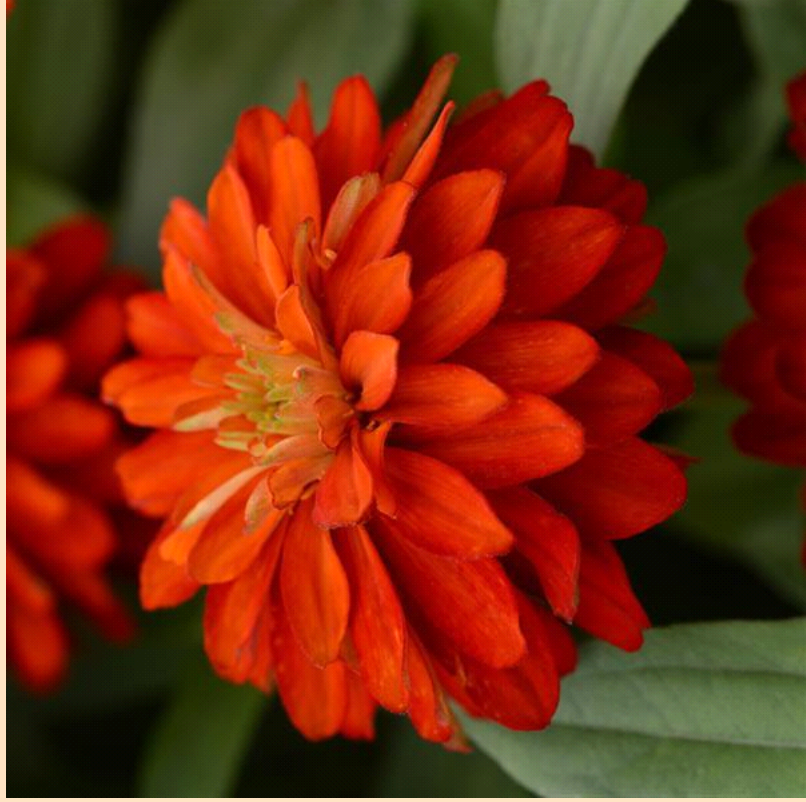

# Double Zahara™ Zinnia

- Plant in Sun 🌞 (at least 6 hrs of sun)
- Space 8-10" (20-25cm) apart
- Grows 16-20" (41-51cm) tall by 16-20" (41-51cm) wide
- Carefree Summer-long performer shows off lots of strong, high-impact color.
- Performs well in sunny, hot and dry conditions.