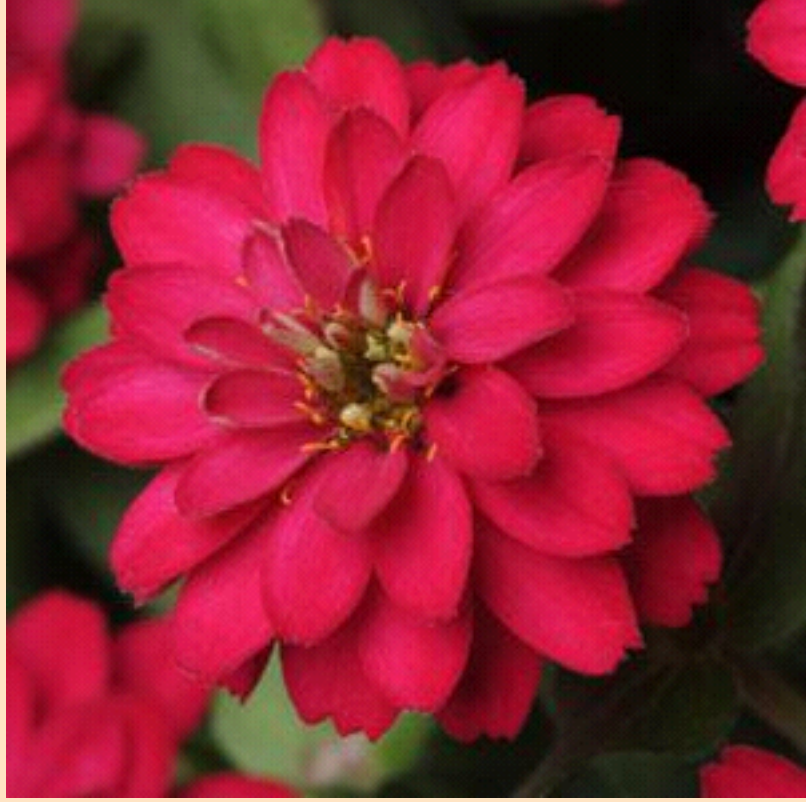

Double Zahara™ Zinnia

- Plant in Sun 🌞 (at least 6 hrs of sun)
- Space 8-10" (20-25cm) apart
- Grows 16-20" (41-51cm) tall by 16-20" (41-51cm) wide
- Carefree Summer-long performer shows off lots of strong, high-impact color.
- Performs well in sunny, hot and dry conditions.