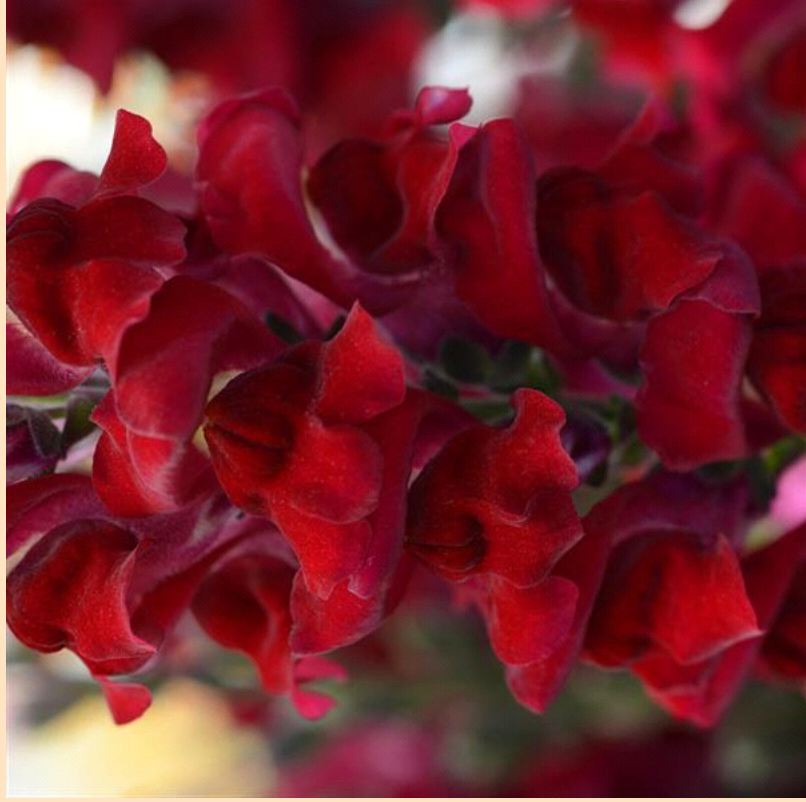

Rocket Snapdragon

- Plant in Sun 🌞 (at least 6 hrs of sun)
- Space 14-18" (36-46cm) apart
- Grows 30-36" (76-91cm) tall by 16-18" (41-46cm) wide
- Great for landscape color and used as garden cut flowers.
- Harvesting flowers will encourage additional blooming.