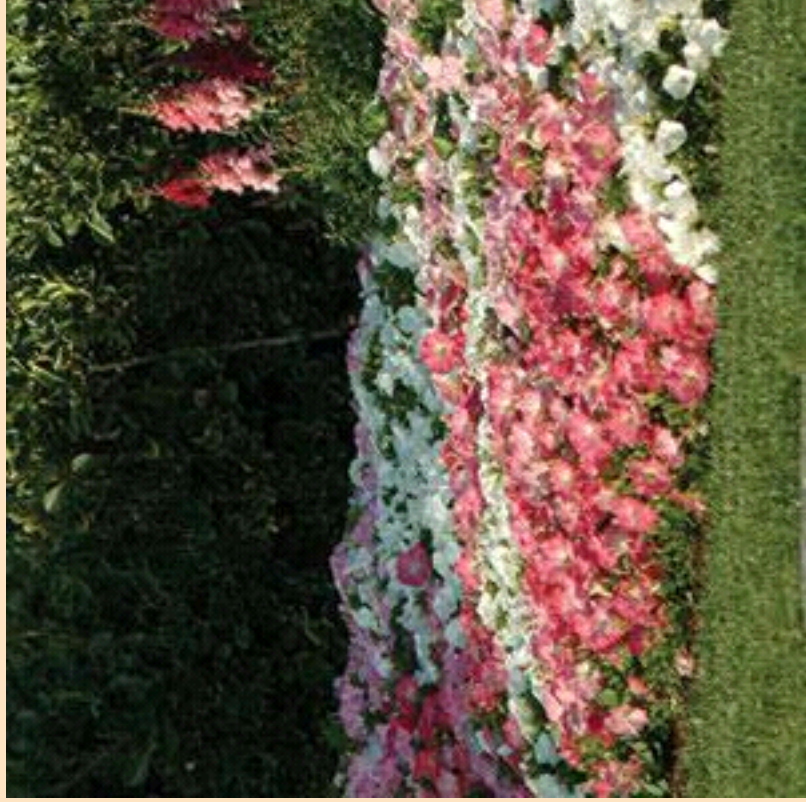

# Easy Wave® Spreading Petunia

- Plant in Sun ☀️ (at least 6 hrs of sun)
- Space 10-15" (25-38cm) apart
- Grows 6-12" (15-30cm) tall by 30-39" (76-99cm) wide
- Avoid wet foliage going into night.  
Keep well fed for best performance.  
Occasional cut back will rejuvenate plants.