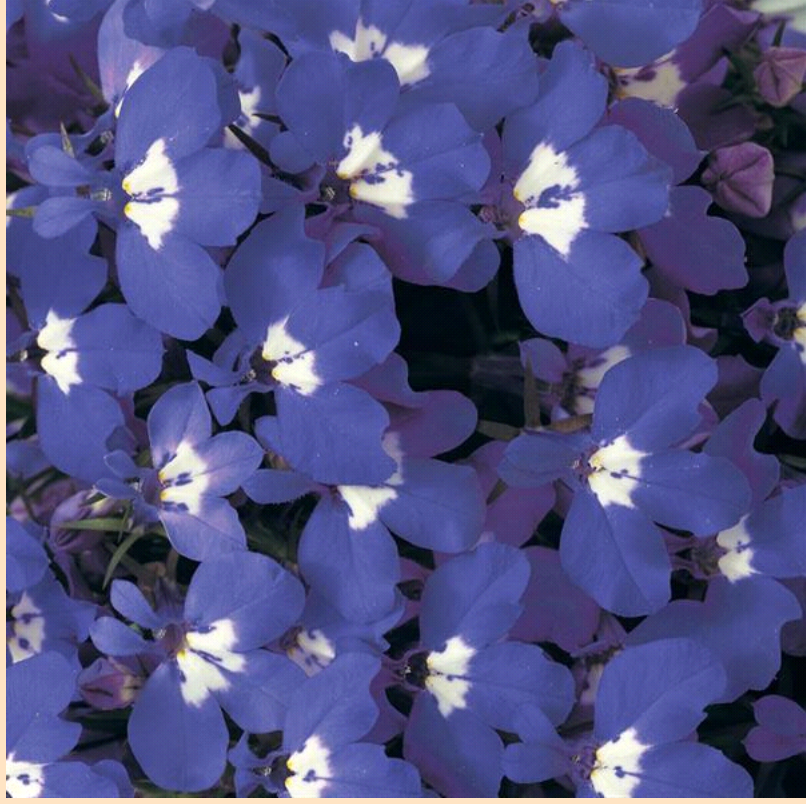

# Riviera Lobelia

- Plant in Partial Sun 🌞 (at least 3 hrs of sun)
- Space 8-10" (20-25cm) apart
- Grows 5" (13cm) tall by 8" (20cm) wide
- Plant in partial shade location for best performance. Plant along with other cool season crops for best blooming.