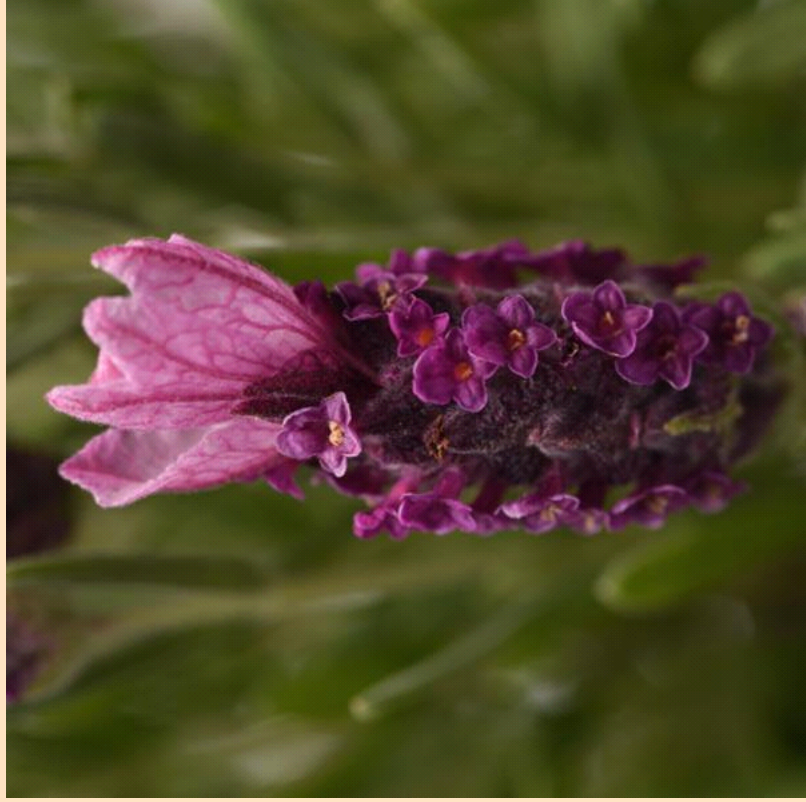

Lavandula Bandera

- Plant in Sun ☀️ (at least 6 hrs of sun)
- Space 12-14" (30-36cm) apart
- Grows 7-9" (18-23cm) tall by 10-12" (25-30cm) wide
- Plant in full sun. Grow relatively dry – prefers well-drained soil.

(Cut along dotted line for standard bench card size.)