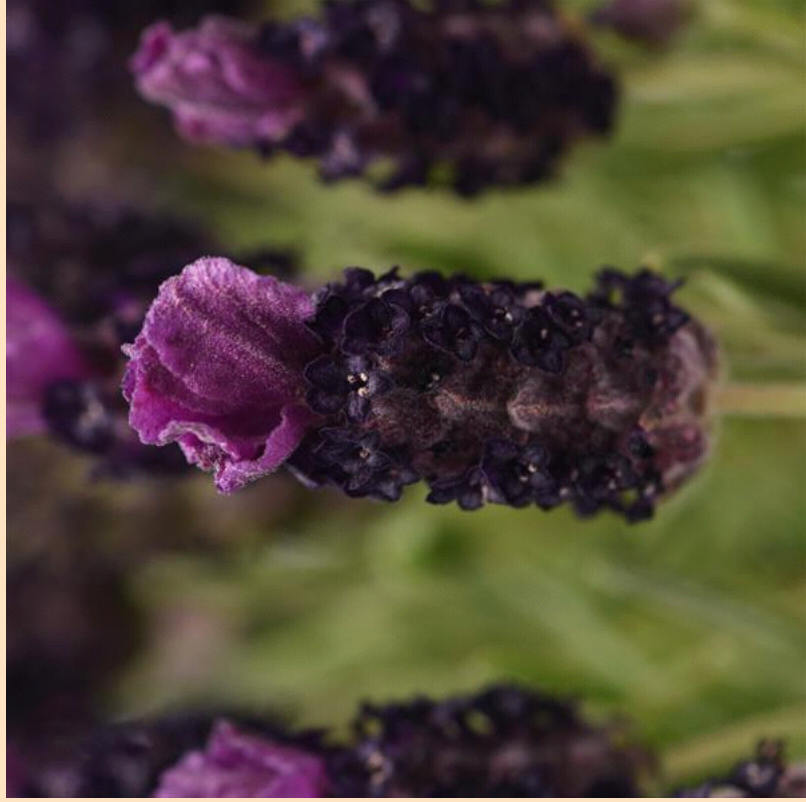

Lavandula Bandera

- Plant in Sun ☀️ (at least 6 hrs of sun)
- Space 12-14" (30-36cm) apart
- Grows 7-9" (18-23cm) tall by 10-12" (25-30cm) wide
- Plant in full sun. Grow relatively dry – prefers well-drained soil.

(Cut along dotted line for standard bench card size.)