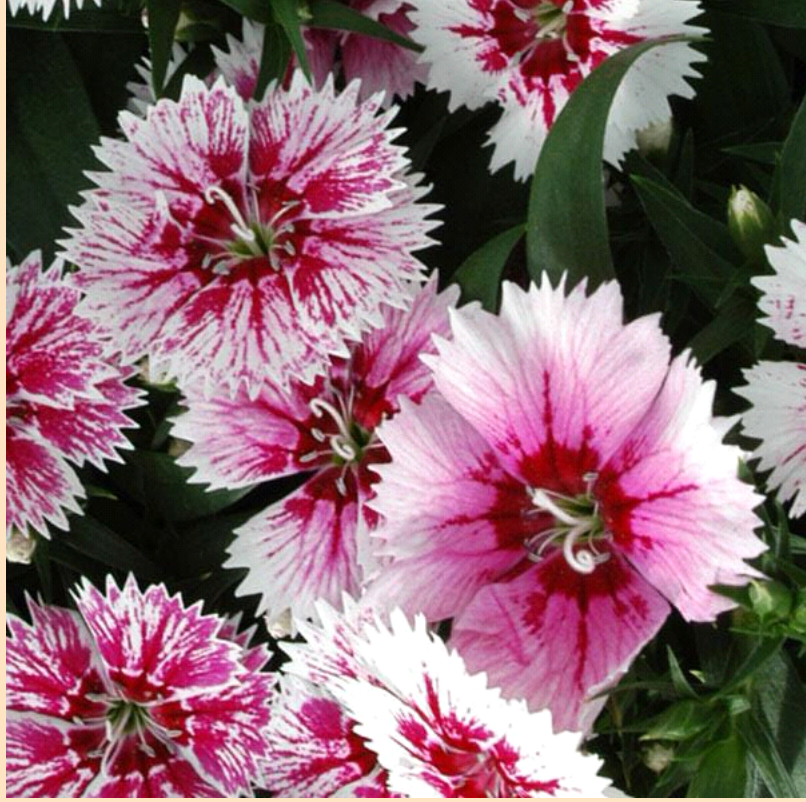

Ideal Select™ Dianthus

- Plant in Sun 🌞 (at least 6 hrs of sun)
- Space 8-10" (20-25cm) apart
- Grows 8-10" (20-25cm) tall by 8" (20cm) wide
- Unique lacy edges flowers in many colors and patterns, frost resistant
- Best performance in cool weather.
Plant at the same time as pansies for best flowering.