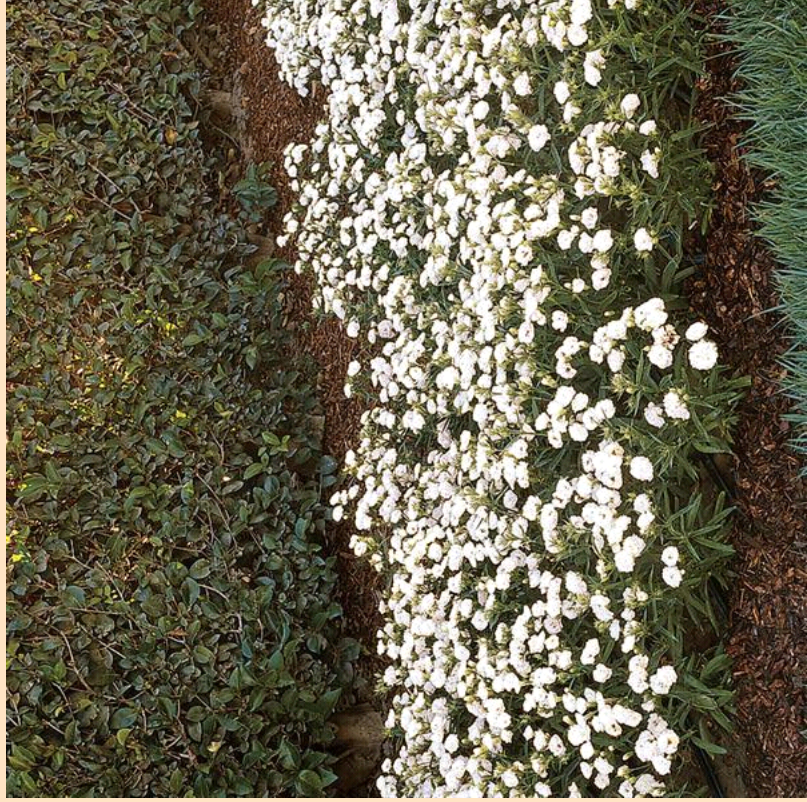

# Dynasty Dianthus

- Plant in Sun 🌞 (at least 6 hrs of sun)
- Space 10-12" (25-30cm) apart
- Grows 16-20" (41-51cm) tall by 10" (25cm) wide
- Double flowers that resemble mini-carnations, slightly fragrant
- Best performance in cool weather.  
Plant at the same time as pansies for best flowering.

(Cut along dotted line for standard bench card size.)