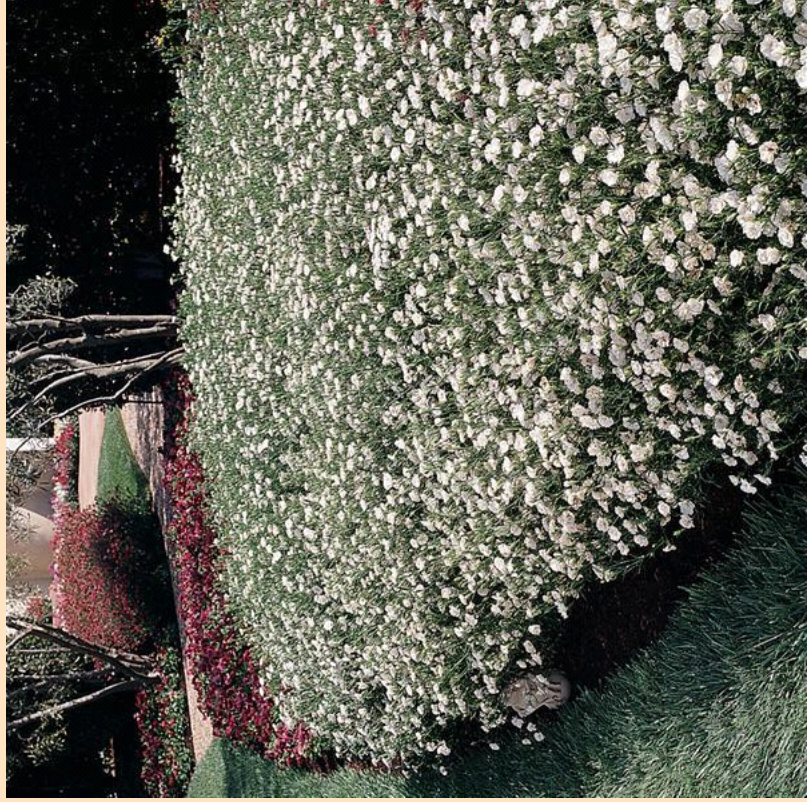

Dynasty Dianthus

- Plant in Sun ☀️ (at least 6 hrs of sun)
- Space 10-12" (25-30cm) apart
- Grows 16-20" (41-51cm) tall by 10" (25cm) wide
- Double flowers that resemble mini-carnations, slightly fragrant
- Best performance in cool weather.
Plant at the same time as pansies for best flowering.