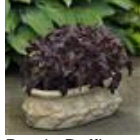

Purple Ruffles

PanAmericanSeed™

PanAmerican Seed Co.
622 Town Road, West Chicago, Illinois, USA, 60185-2698
630 231-1400 Fax: 630 231-3609 PanAmSeed.com

™ denotes a trademark of and © denotes a registered trademark of Ball Horticultural Company in the US. It may also be registered in other countries.
©2020 Ball Horticultural Company