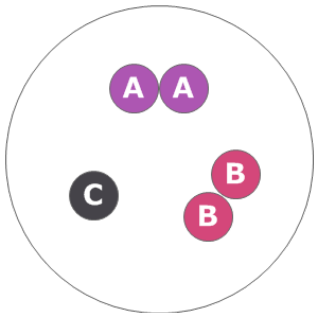

## Berry Sparkler

Serena Purple Angelonia, Titan Punch Vinca & Purple Flash Ornamental Pepper

10 in./ (25 cm)

12 in./ (30 cm)

Transplant to finish: 7 weeks

	Variety	Seeds per Cell	Plug Size	Plants per Pot	
				10 in./ 25cm	12 in./ 30cm
<b>A</b>	Serena Purple Angelonia	1	128	1	2
<b>B</b>	Titan Punch Vinca	1	288	1	2
<b>C</b>	Purple Flash Ornamental Pepper	1	105	1	1

All varieties in each Plug & Play combo must be transplanted at the same time in order to finish at the same time. Sow dates may vary. NOTE: Individual varieties sold separately.