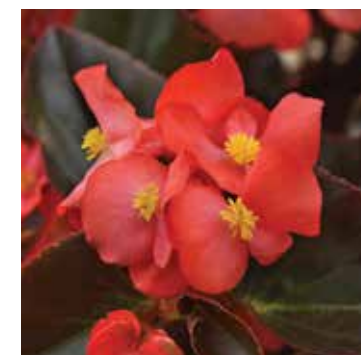

Megawatt Red Bronze Leaf