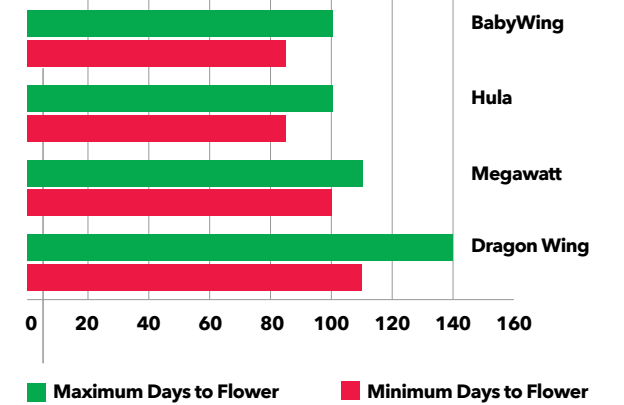

BEGONIAS

IN EVERY STYLE

PanAmerican Seed®

BEGONIAS FOR EVERY NEED IN ANY SEASON

Look to PanAmerican Seed® for your complete interspecific begonia program, starting with fastest-to-market **Hula™** and **BabyWing®** for day-neutral growing, **Megawatt™** for big Spring sales and main-season **Dragon Wing®** to perform all Summer long in gardens and professional landscaping.

This easy guide will help you identify the differences between each of our begonia series and select the best begonia for your specific application, climate, timing, habit and vigor.

Great for gardeners and landscapers, these standouts deliver masses of color, big vigor and long blooming from Spring through Fall.

BEGONIAS THAT BLOOM BIGGER AND LAST LONGER

Crop timing for scheduling landscape begonia programs

PRO LANDSCAPE PERFORMER

	Dragon Wing	Megawatt	Hula	BabyWing
Height	12-15 in. (30-38 cm)	20-28 in. (51-71 cm)	6-10 in. (15-25 cm)	12-15 in. (30-38 cm)
Spread	15-18 in. (38-46 cm)	16-24 in. (41-61 cm)	20-27 in. (51-69 cm)	10-12 in. (25-30 cm)
Uses	In ground, containers, hanging baskets	In ground, large containers	In ground, containers, hanging baskets	In ground, containers
Habit	Large, upright, arching	Large, upright	Spreading	Controlled, upright
Sunlight	Shade, sun	Shade, sun	Shade, sun	Shade, sun
Season	Spring-Fall	Spring-Fall	Early Spring-Fall	Early Spring-Fall