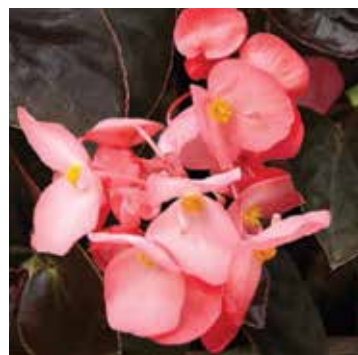

Dragon Wing Pink Bronze Leaf