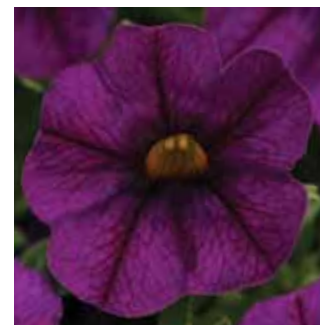

Grows and shows best in 4.5-in. (11-cm) and larger pots and baskets

Ideal premium input for mono containers and mixed combos

Height: 8 to 12 in. (20 to 30 cm)  
Spread: 10 to 14 in. (25 to 35 cm)

available in core solid colors:

New White 'PAS1020307' PPAF

New Yellow 'PAS1020308' PPAF

New Deep Pink 'PAS1020309'

New Red 'PAS1020342' PPAF

New Deep Blue 'PAS1020344' PPAF

**Kabloom mirrors the color of vegetative calibrachoa**

Side by side, you can't tell the difference - Kabloom pumps out as much flower power as every mid-vigor vegetative variety.