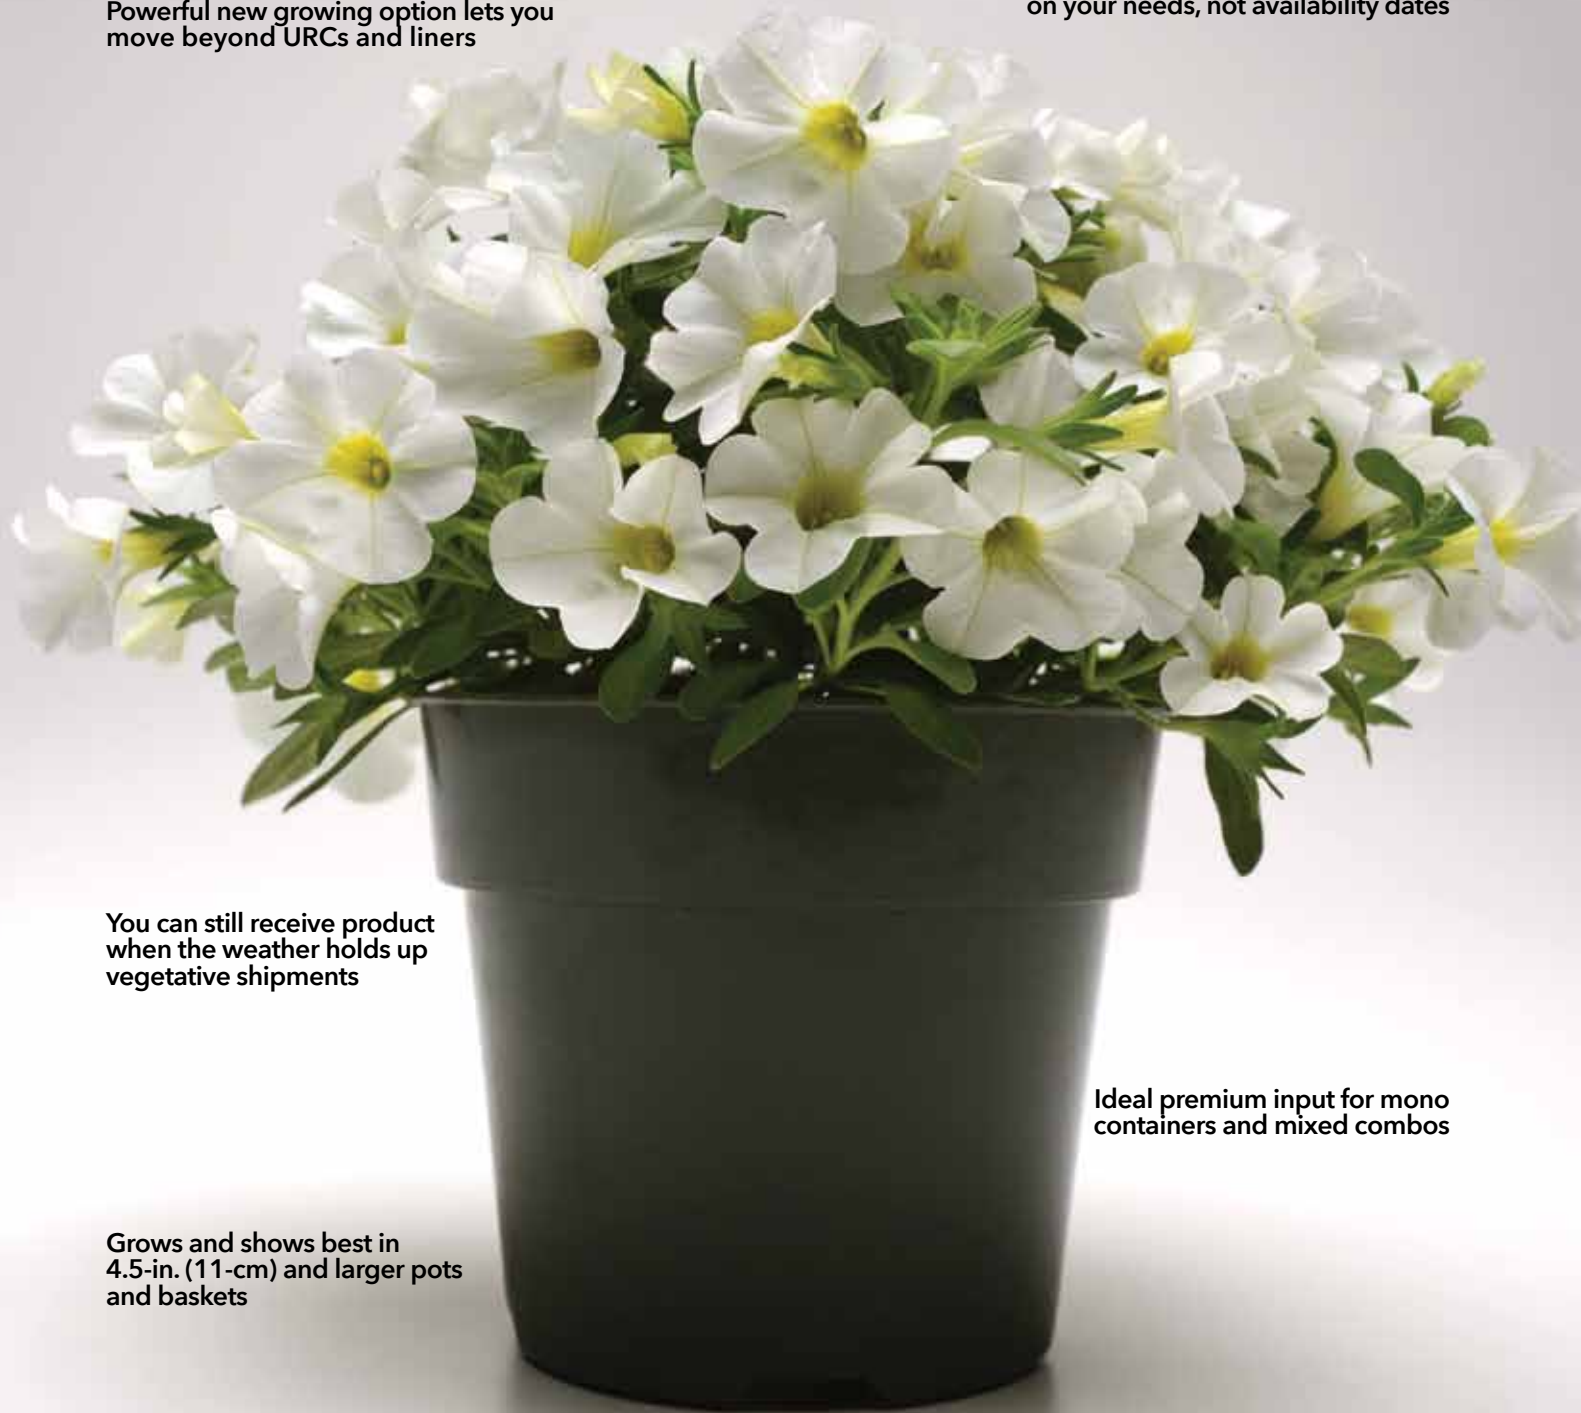

Kabloom: the 1st seed calibrachoa

Powerful new growing option lets you move beyond URCs and liners

Keeps you "sow ready"...schedule based on your needs, not availability dates

You can still receive product when the weather holds up vegetative shipments

Grows and shows best in 4.5-in. (11-cm) and larger pots and baskets

Ideal premium input for mono containers and mixed combos

Height: 8 to 12 in. (20 to 30 cm)
Spread: 10 to 14 in. (25 to 35 cm)

available in core solid colors: