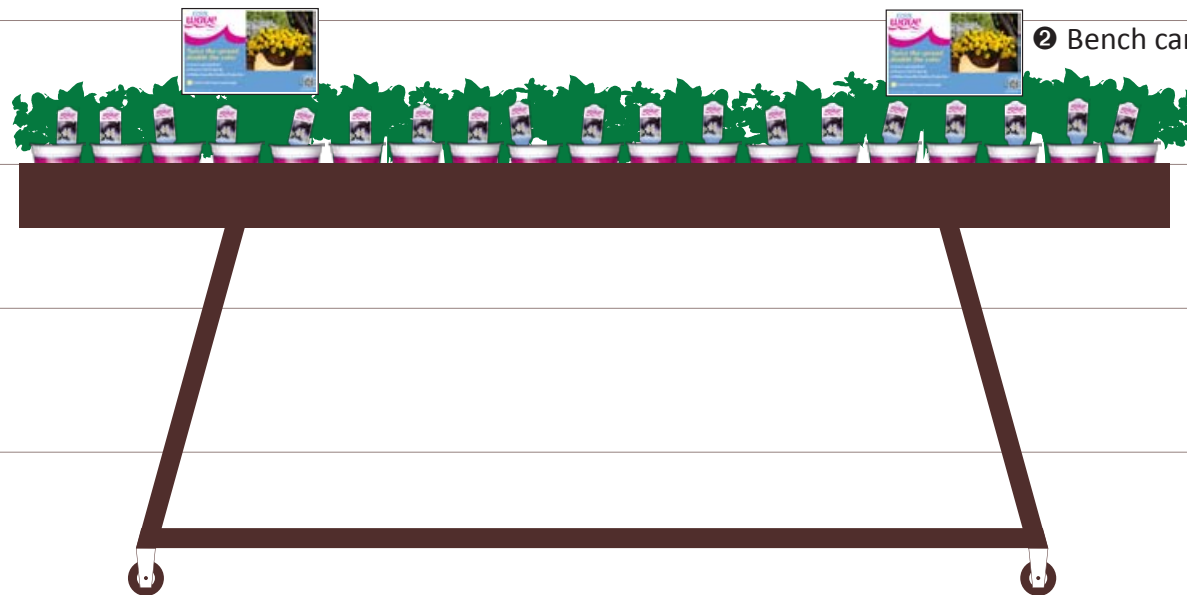

How to Merchandise Cool Wave™ Pansies

❶ Two-banner set - 2 options available

❸ Hang tag

❹ Plant tag

Items available:

- ❶ Two-banner set
- ❷ Bench cards
- ❸ Hang tags
- ❹ Plant tags
- ❺ Pots

❷ Bench card

❺ 4-in. (10-cm)
Branded pot