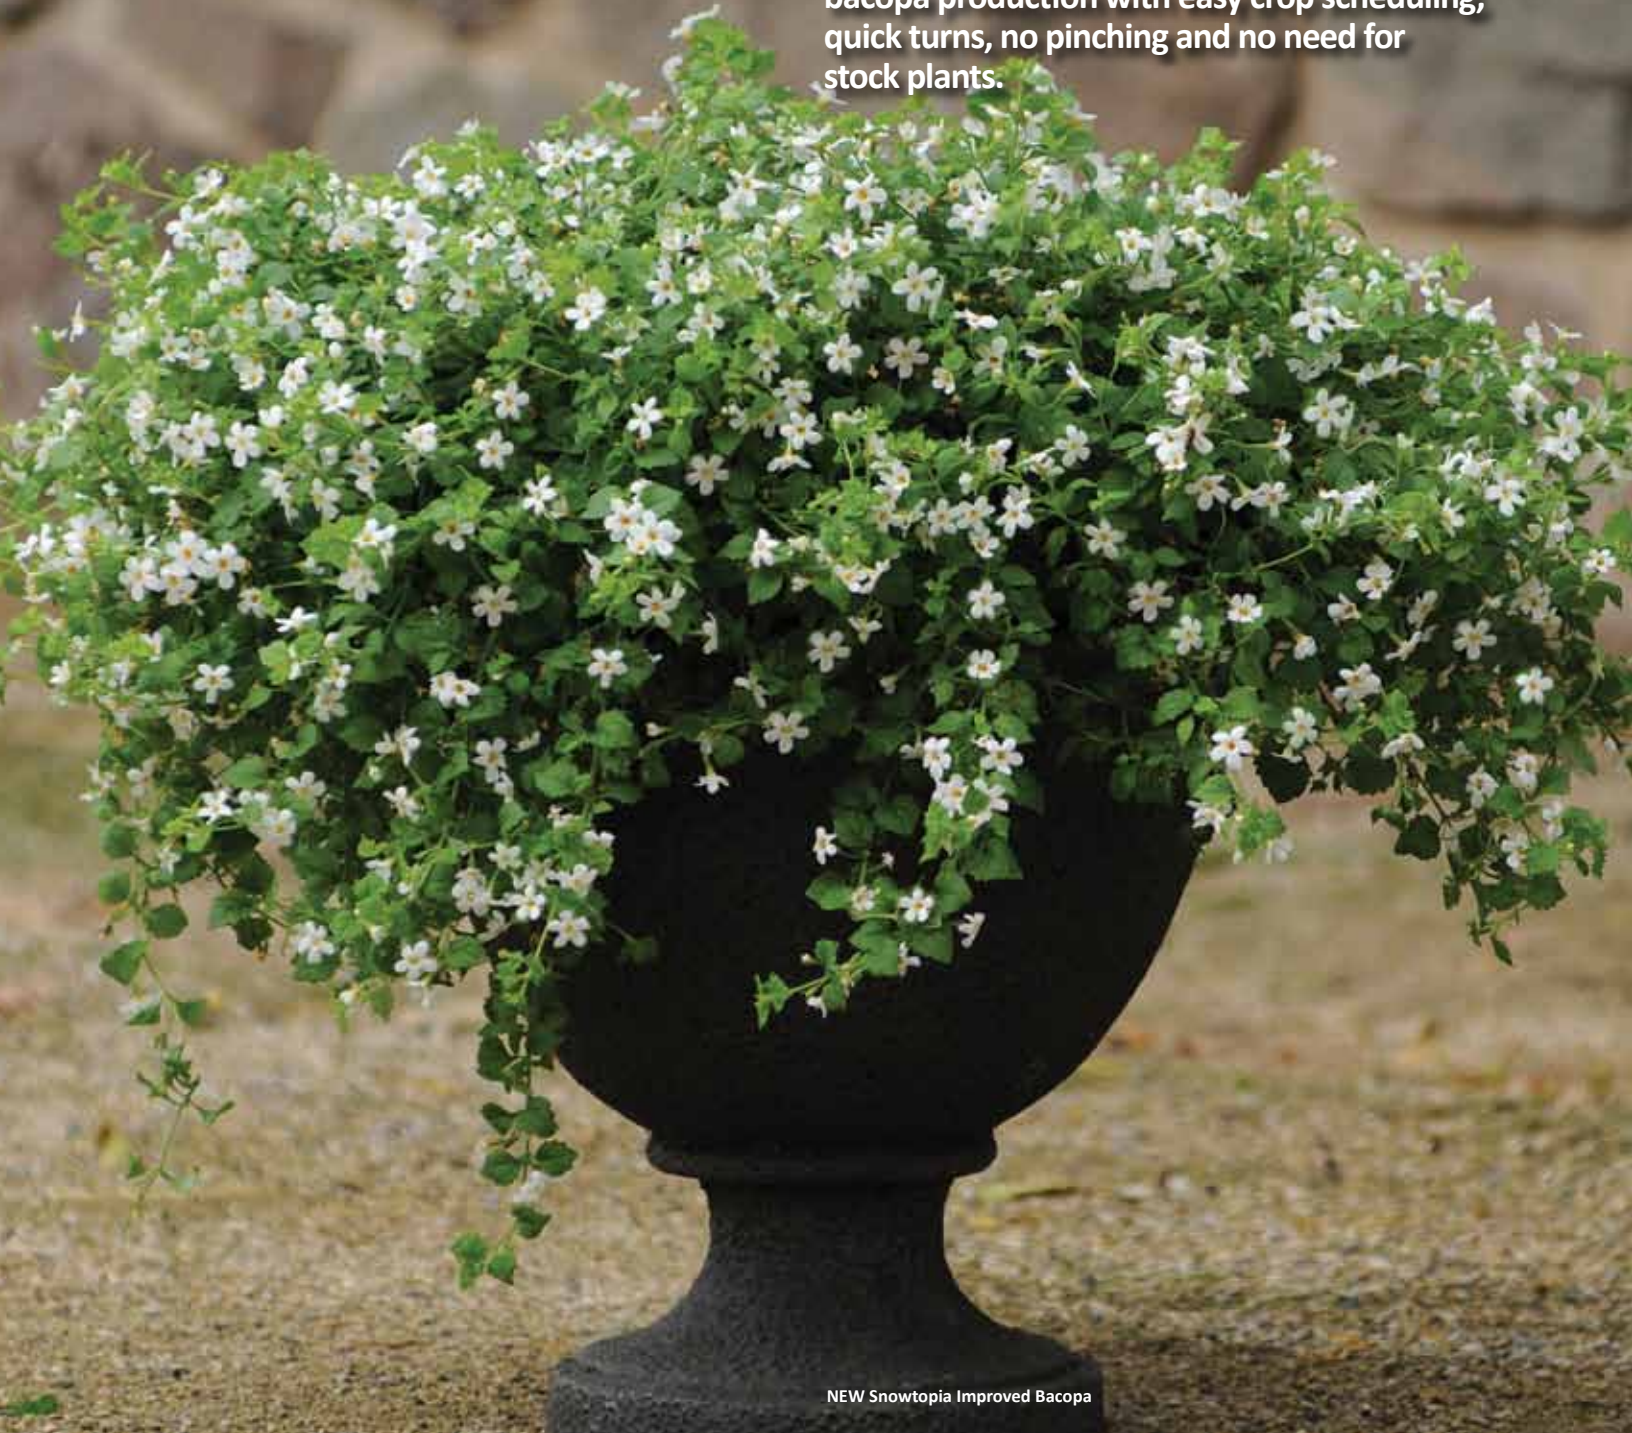

Blutopia™ & Snowtopia™ Improved Bacopa

These first-ever bacopas from seed are better matched than ever! Fully mechanize your bacopa production with easy crop scheduling, quick turns, no pinching and no need for stock plants.

NEW Snowtopia Improved Bacopa

PanAmerican Seed™

BACOPA 
Sutera cordata

**Blutopia™ &
New Snowtopia™ Improved**

Height: 6 in. (15 cm)
Spread: 18 to 24 in. (45 to 60 cm)
A Fantastic Flowers™ selection.

Blutopia blooms are a traditional lavender-blue colour. NEW Snowtopia Improved is 7 to 10 days earlier to flower to better match Blutopia. It also has improved germination for more useable plugs, larger flowers and darker green foliage. Both varieties are economical choices for accent plant programs and ideal for 4.5-in. (11-cm) and 10 to 12-in. (25 to 30 cm) pots. They perform well in large planters and mixed containers. *Blutopia & Snowtopia both received the 2007 Medal of Excellence given by greenhouse Grower during the OFA Short Course.*