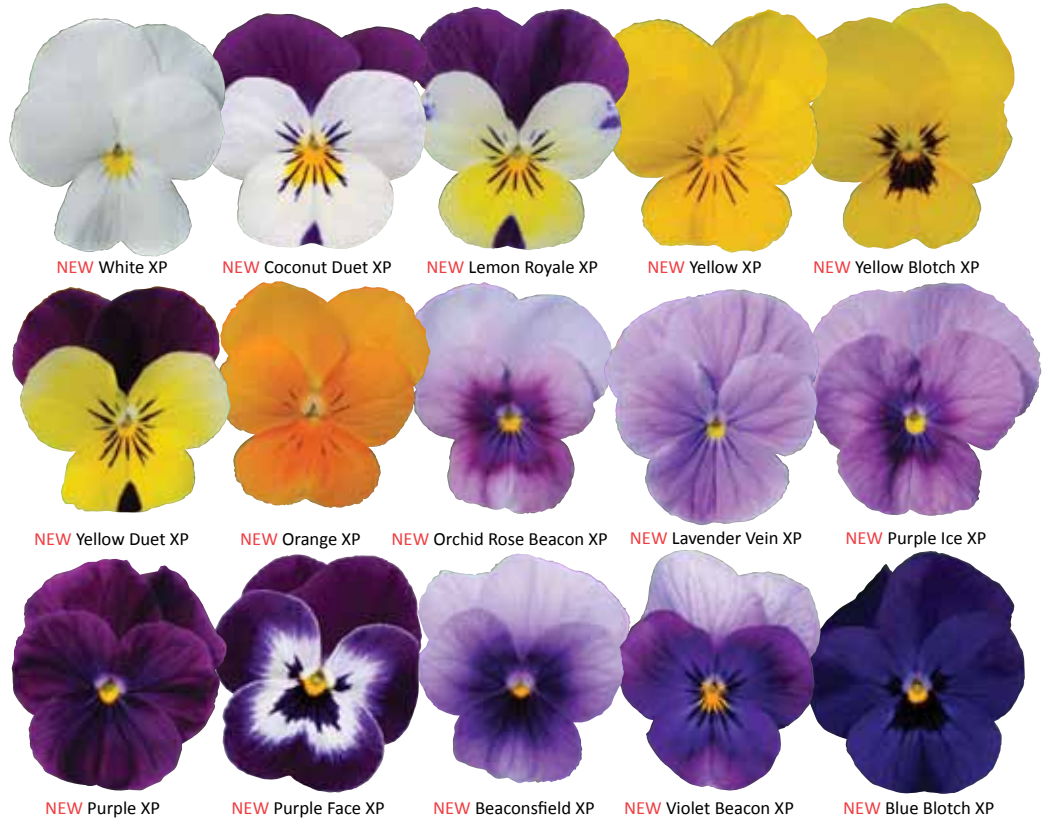

Sorbet™ Series

Height: 6 to 8 in. (15 to 20 cm)

Spread: 10 in. (25 cm)

A Cool Season Thrivers and a Pansy Pals™ selection.

Supplied as primed and raw seed with a 90% minimum germination standard.

New Beaconsfield XP All-new colour to Sorbet – violet with light cap. 'PAS733479'

New Blue Blotch XP Dark blue with blotch. 'PAS736763'

New Coconut Duet XP White with purple cap. 'PAS733552'

New Lavender Vein XP All-new colour to Sorbet – lilac with darker veins. 'PAS733555'

New Lemon Royale XP Traditional Viola flower pattern – burgundy cap, lemon mid petal and yellow lower petal. 'PAS733564'

New Orange XP All-new colour to Sorbet – bright orange. The earliest flowering orange available with the best seed quality. 'PAS733562'

New Orchid Rose Beacon XP Orchid-rose with light cap. 'PAS733560'

New Purple XP All-new colour to Sorbet – pure deep violet. 'PAS733569'

New Purple Face XP Deep violet-purple with white face and "Babyface" blotch. 'PAS733563'

New Purple Ice XP Deep lavender shades tending toward more intense hues at the centre. 'PAS733561'

New Violet Beacon XP Purple blue with light cap. 'PAS733566'

New White XP 'PAS737505'

PanAmerican Seed

622 Town Road
West Chicago, Illinois 60185-2698
USA

630 231-1400
Fax: 630 293-2557

P.O. Box 38
2180 AA Hillegom
The Netherlands
+31 (0)252-535006
Fax: +31 (0)252-535002

panamseed.com

New Beaconsfield Mixture XP