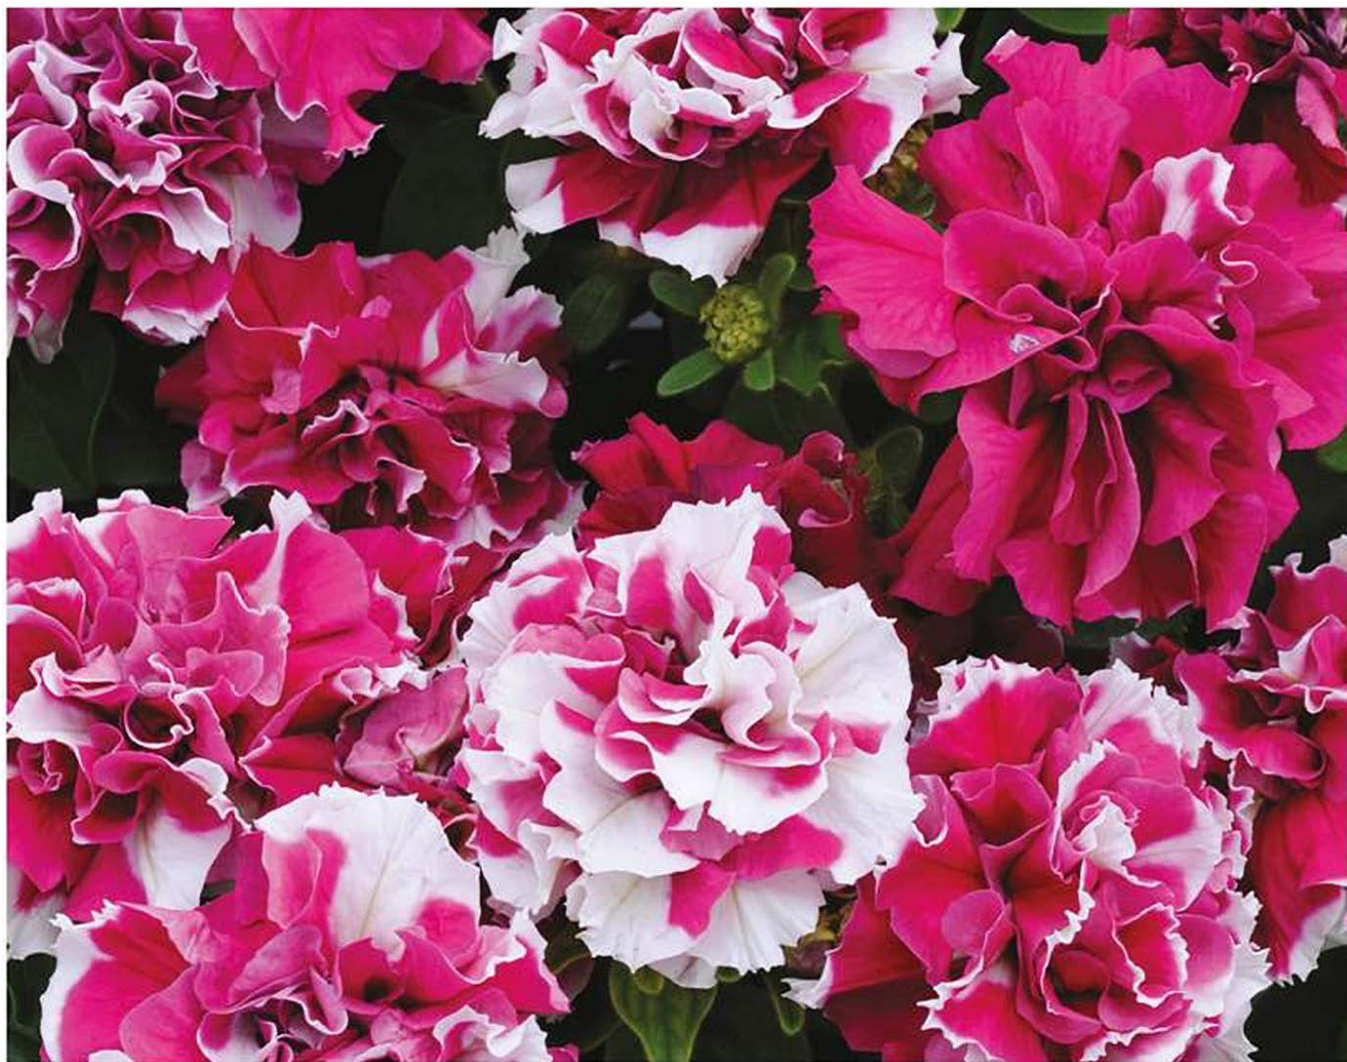

Rose And White