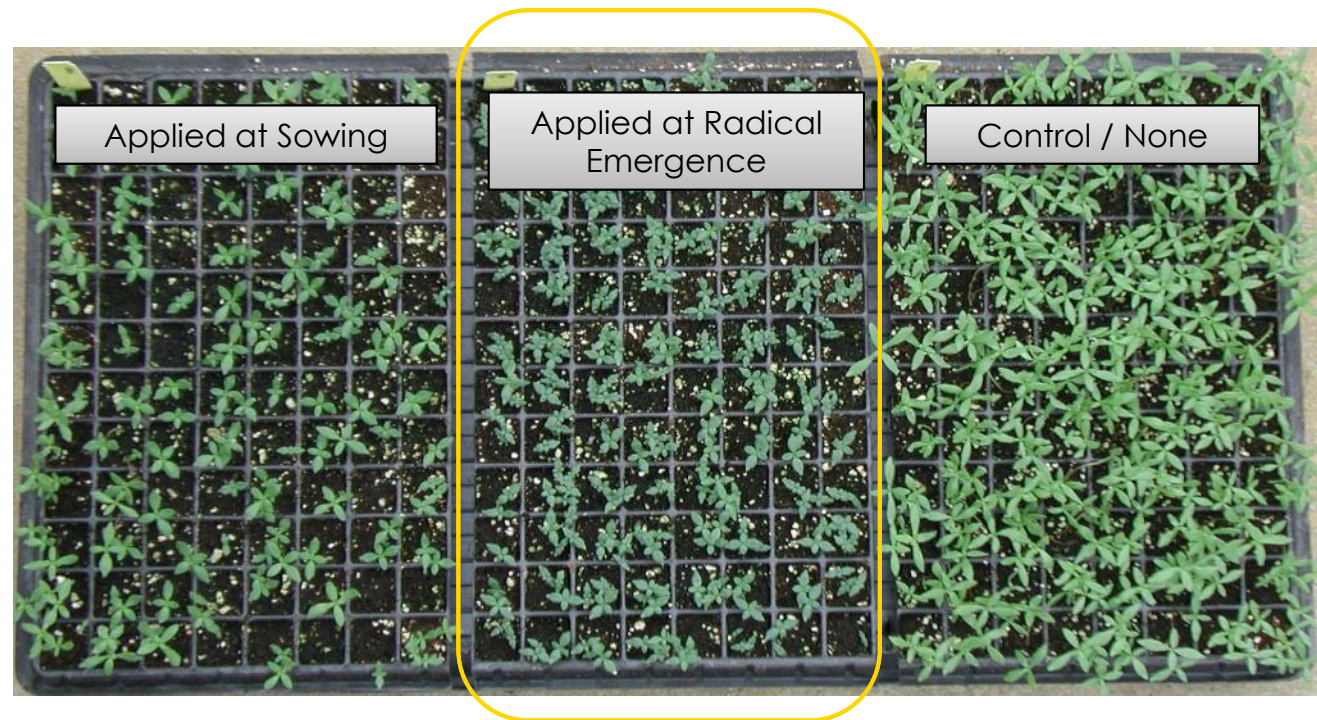

### INTRODUCTION

To determine the recommended PGR and amount.

## ANNUALS

- PGR applied before or right after sowing could reduce germination.
- Apply PGR at radical emergence to control early plug stretch.