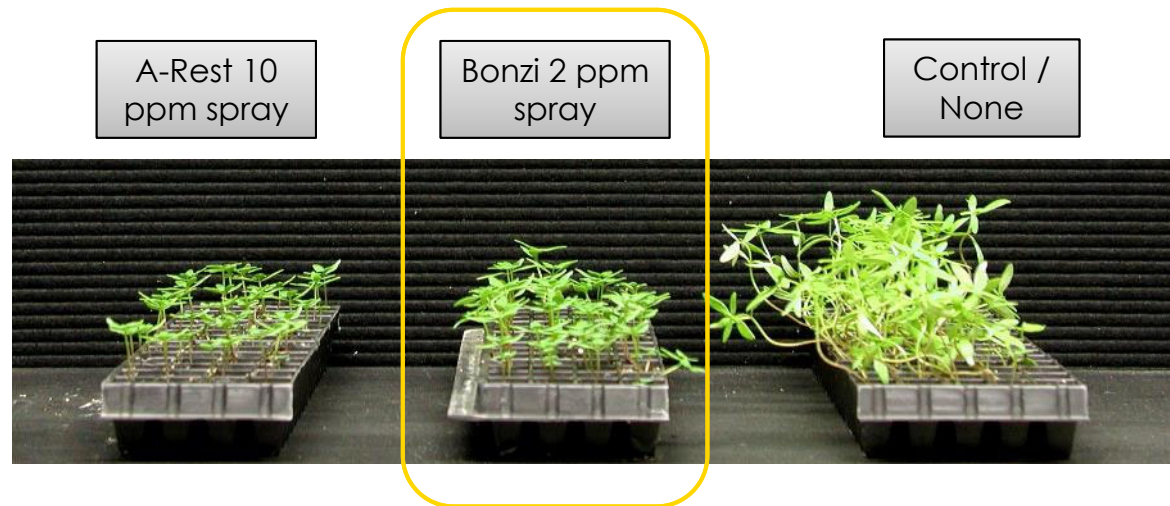

## ANNUALS

- PGR applied before or right after sowing could reduce germination.
- Apply PGR at radical emergence to control early plug stretch.

## ANNUALS

- Hypocotyls elongate quickly after radicle emergence.
- PGR at radicle emergence can effectively reduce seedling stretch.
- Paclobutrazol at 2 ppm or ancymidol at 10 ppm are effective.
- Repeat at ~2X higher rate a week later.