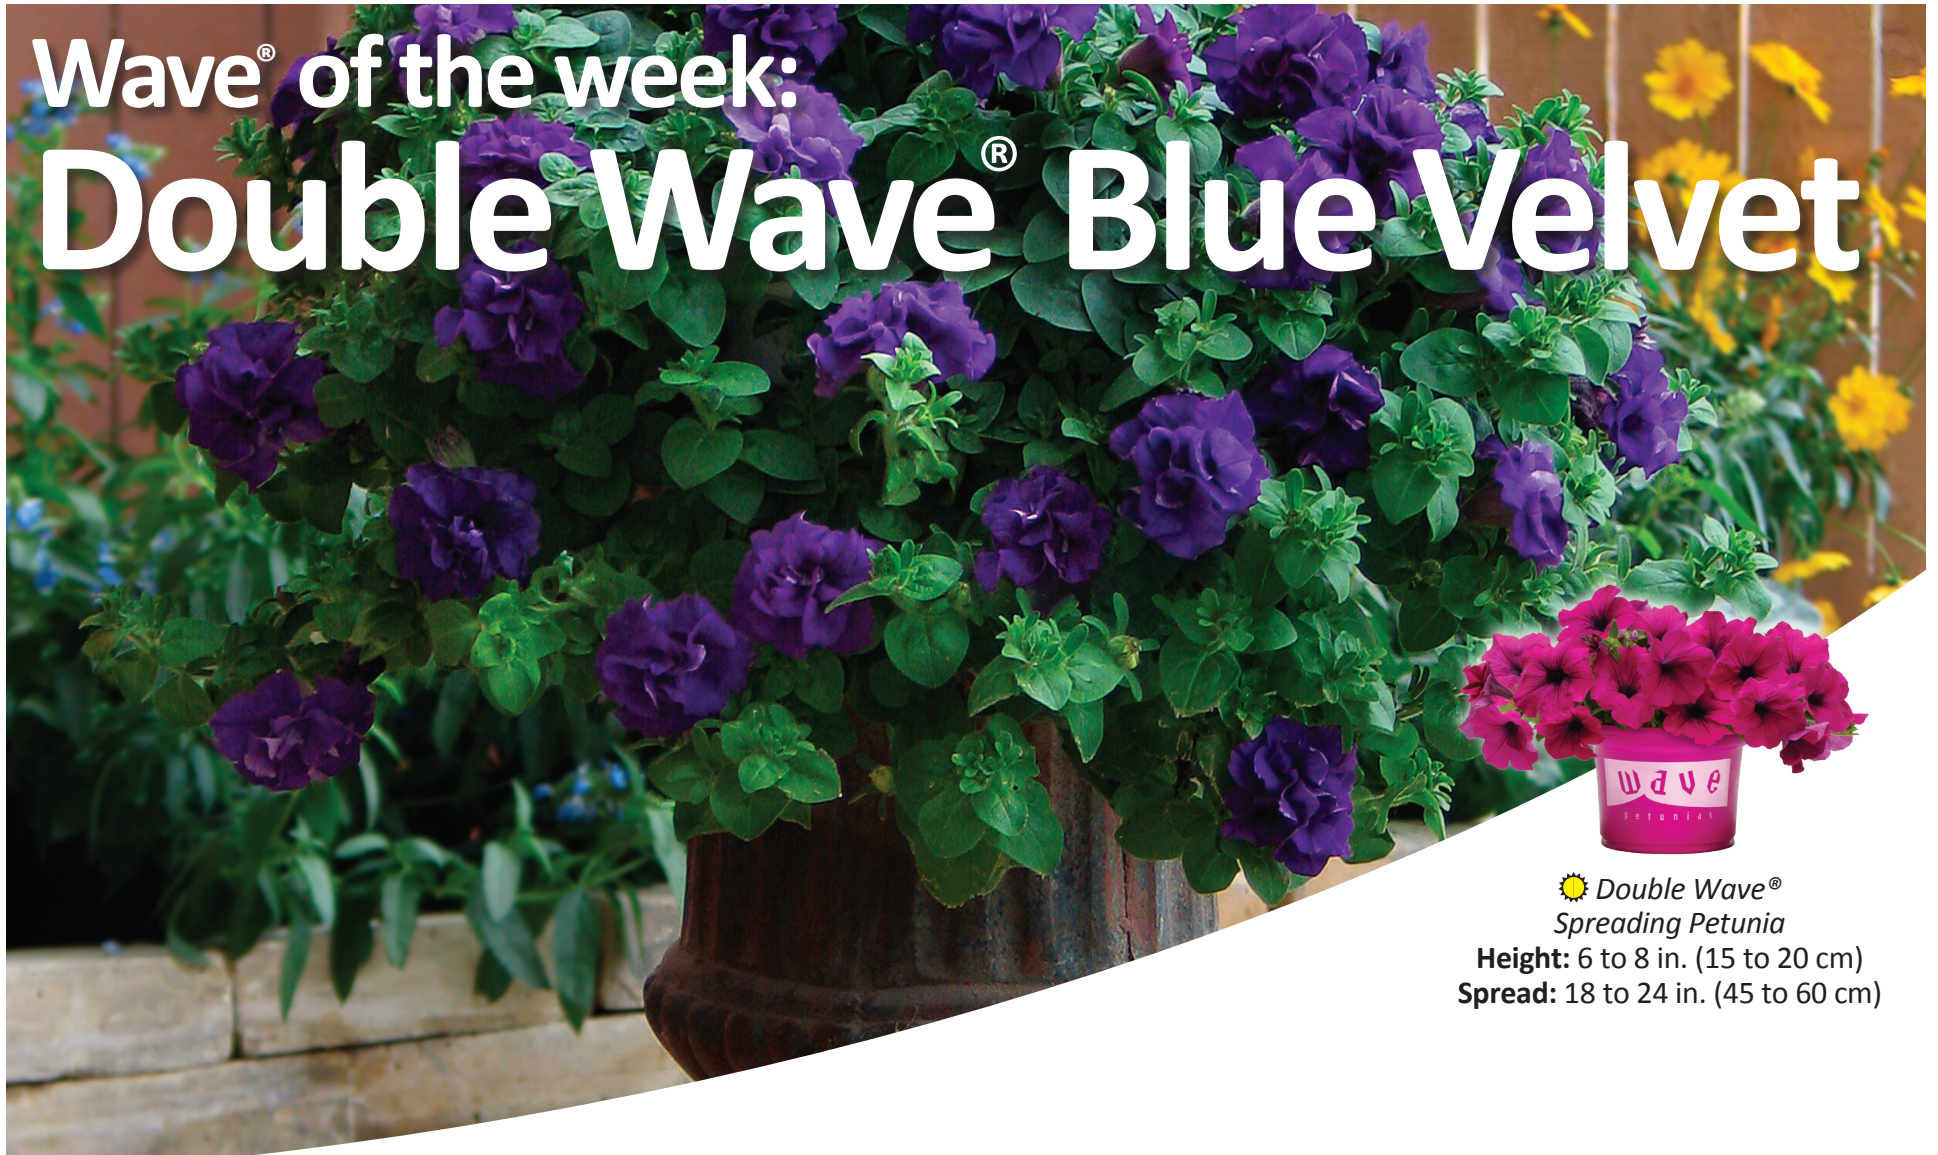

Wave® of the week:

Double Wave® Blue Velvet

 *Double Wave®
Spreading Petunia*

Height: 6 to 8 in. (15 to 20 cm)
Spread: 18 to 24 in. (45 to 60 cm)