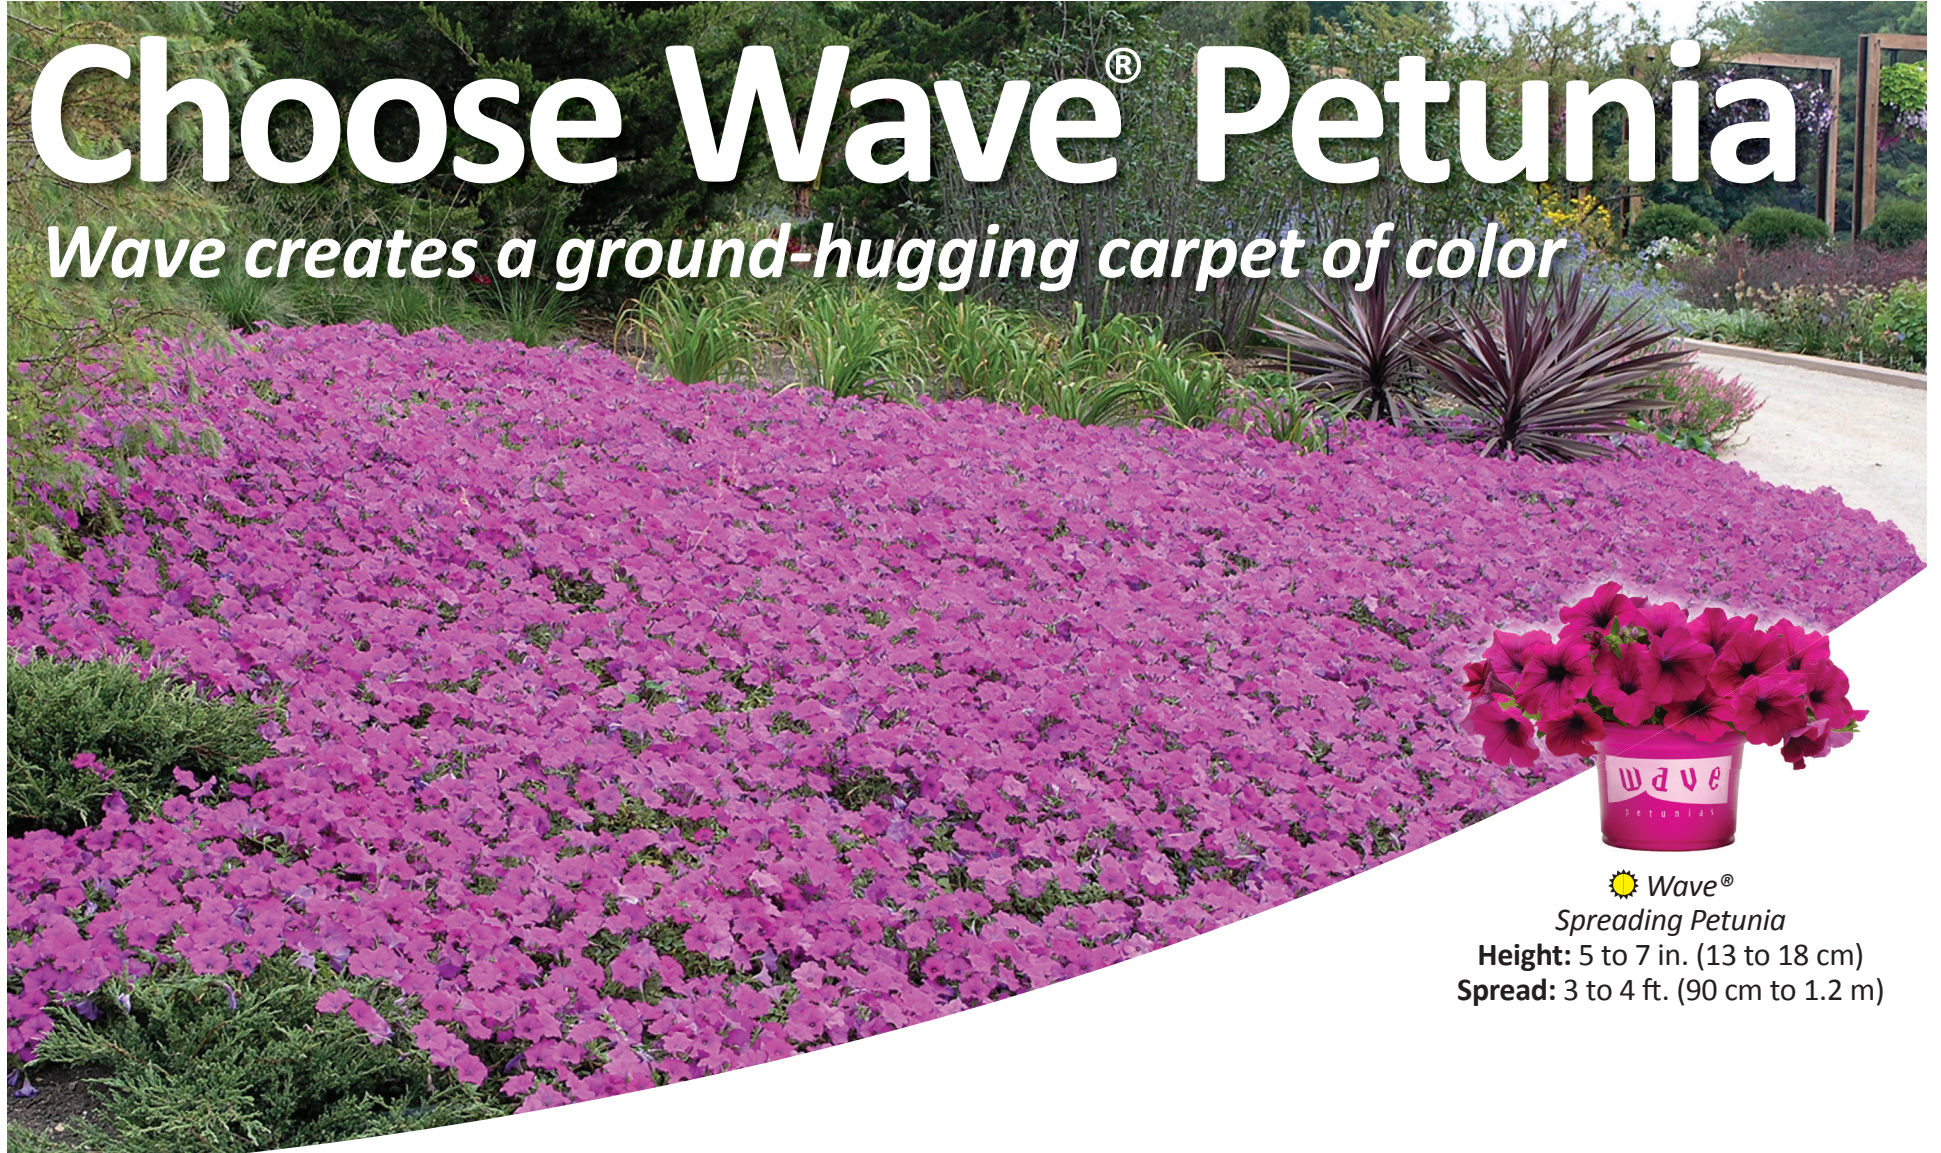

# Choose Wave<sup>®</sup> Petunia

*Wave creates a ground-hugging carpet of color*

 Wave<sup>®</sup>

*Spreading Petunia*

**Height:** 5 to 7 in. (13 to 18 cm)

**Spread:** 3 to 4 ft. (90 cm to 1.2 m)

PAS10230