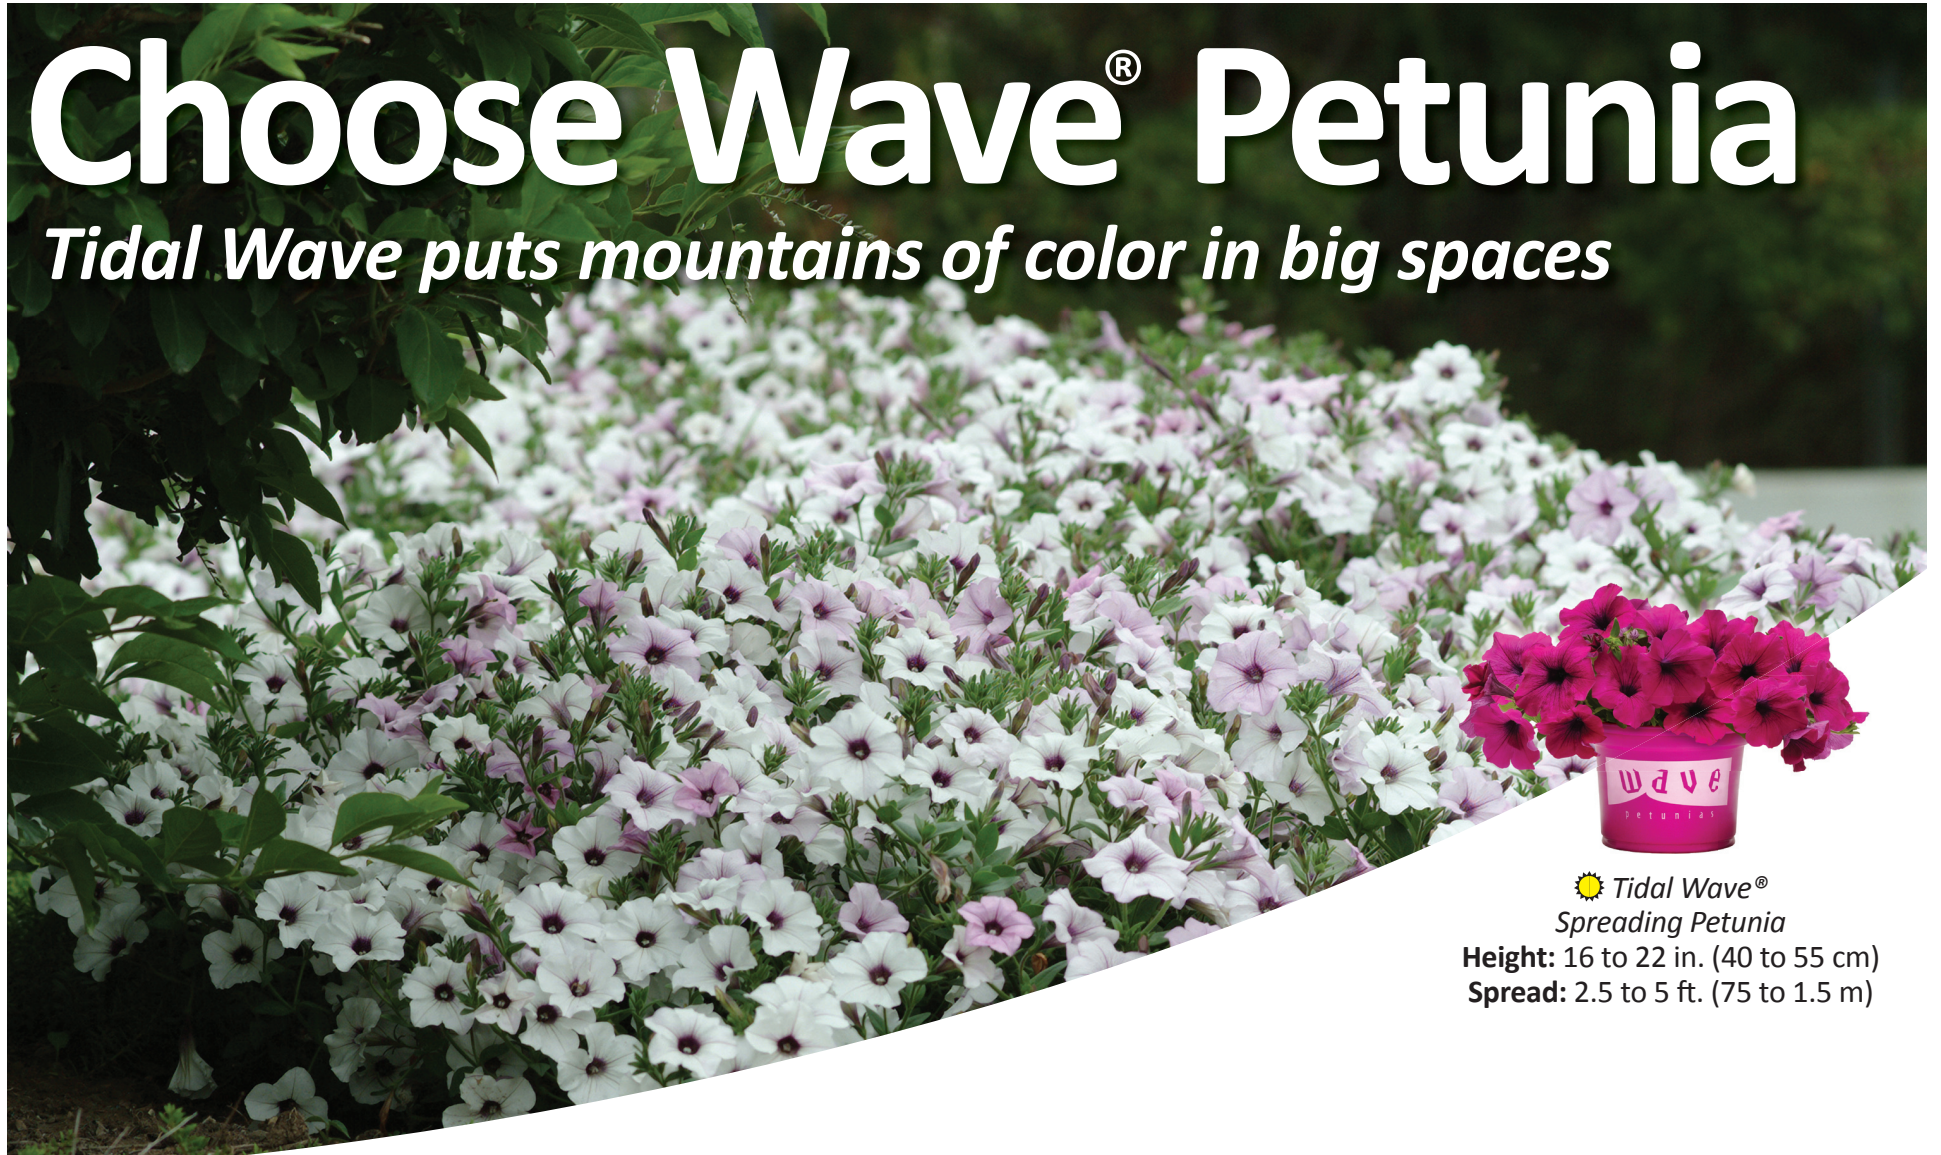

Choose Wave® Petunia

Tidal Wave puts mountains of color in big spaces

 Tidal Wave®
Spreading Petunia

Height: 16 to 22 in. (40 to 55 cm)

Spread: 2.5 to 5 ft. (75 to 1.5 m)

PAS10233