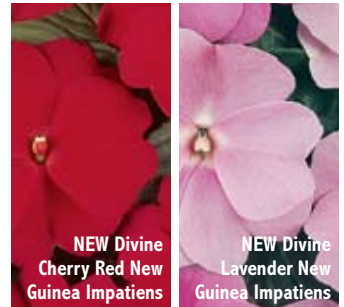

Super Elfin
Stellar Mixture XP
Impatiens

Super Elfin® Series Single Impatiens

A Color Essentials selection.

The Super Elfin series includes XP varieties that deliver exceptionally uniform habit and plant vigor; consistency of early flowering; and bigger blooms than the competition.

Series features **New** Rose XP Improved, **New** Clear Mixture XP and **New** Red White Mixture XP. Standard varieties not pictured:

- **Apricot** • **Blush** • **Bright Orange** • **Lavender** • **Light Pink** • **Lilac** • **Lipstick** • **Ruby** • **Salmon Blush** • **Cha-Cha Mixture** • **Mixture** • **Paradise Mixture** • **Parfait Mixture** • **Pastel Mixture** • **Samba Mixture** • **Seaside Mixture** • **Splish Splash Mixture**

Blue Pearl, Red and White received a very good rating at the University of Wyoming 2008 Flower Variety Trial.

Super
Elfin Salmon XP
Impatiens

NEW Divine Pink New Guinea Impatiens

NEW Divine
Cherry Red New
Guinea Impatiens