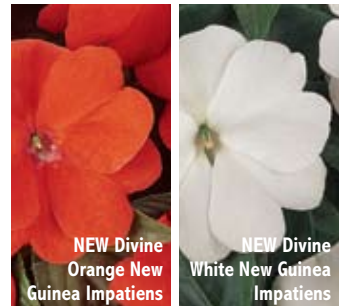

NEW Divine
Scarlet Red New
Guinea Impatiens

NEW Divine
Violet New Guinea
Impatiens