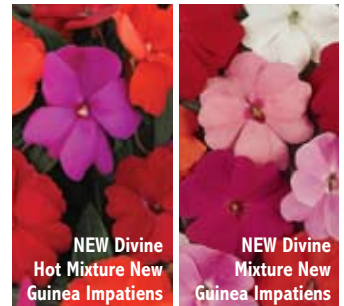

Blue Pearl, Red and White received a very good rating at the University of Wyoming 2008 Flower Variety Trial.

Super
Elfin Salmon XP
Impatiens

NEW Divine Pink New Guinea Impatiens

NEW Divine
Cherry Red New
Guinea Impatiens

NEW Divine
Lavender New
Guinea Impatiens

NEW Divine
Scarlet Red New
Guinea Impatiens

NEW Divine
Violet New Guinea
Impatiens

NEW Divine
Orange New
Guinea Impatiens

NEW Divine
White New Guinea
Impatiens

NEW Divine
Hot Mixture New
Guinea Impatiens

NEW Divine
Mixture New
Guinea Impatiens

New Divine™ F1 Series New Guinea Impatiens

A Fantastic Flowers® and Hot Summer Survivors selection.

Seed-grown Divine New Guineas are all about outstanding uniformity, bigger profits in every square foot and satisfied customers. With a one-week flowering window across all varieties and mixtures, Divine is ideal for bench-run programs.