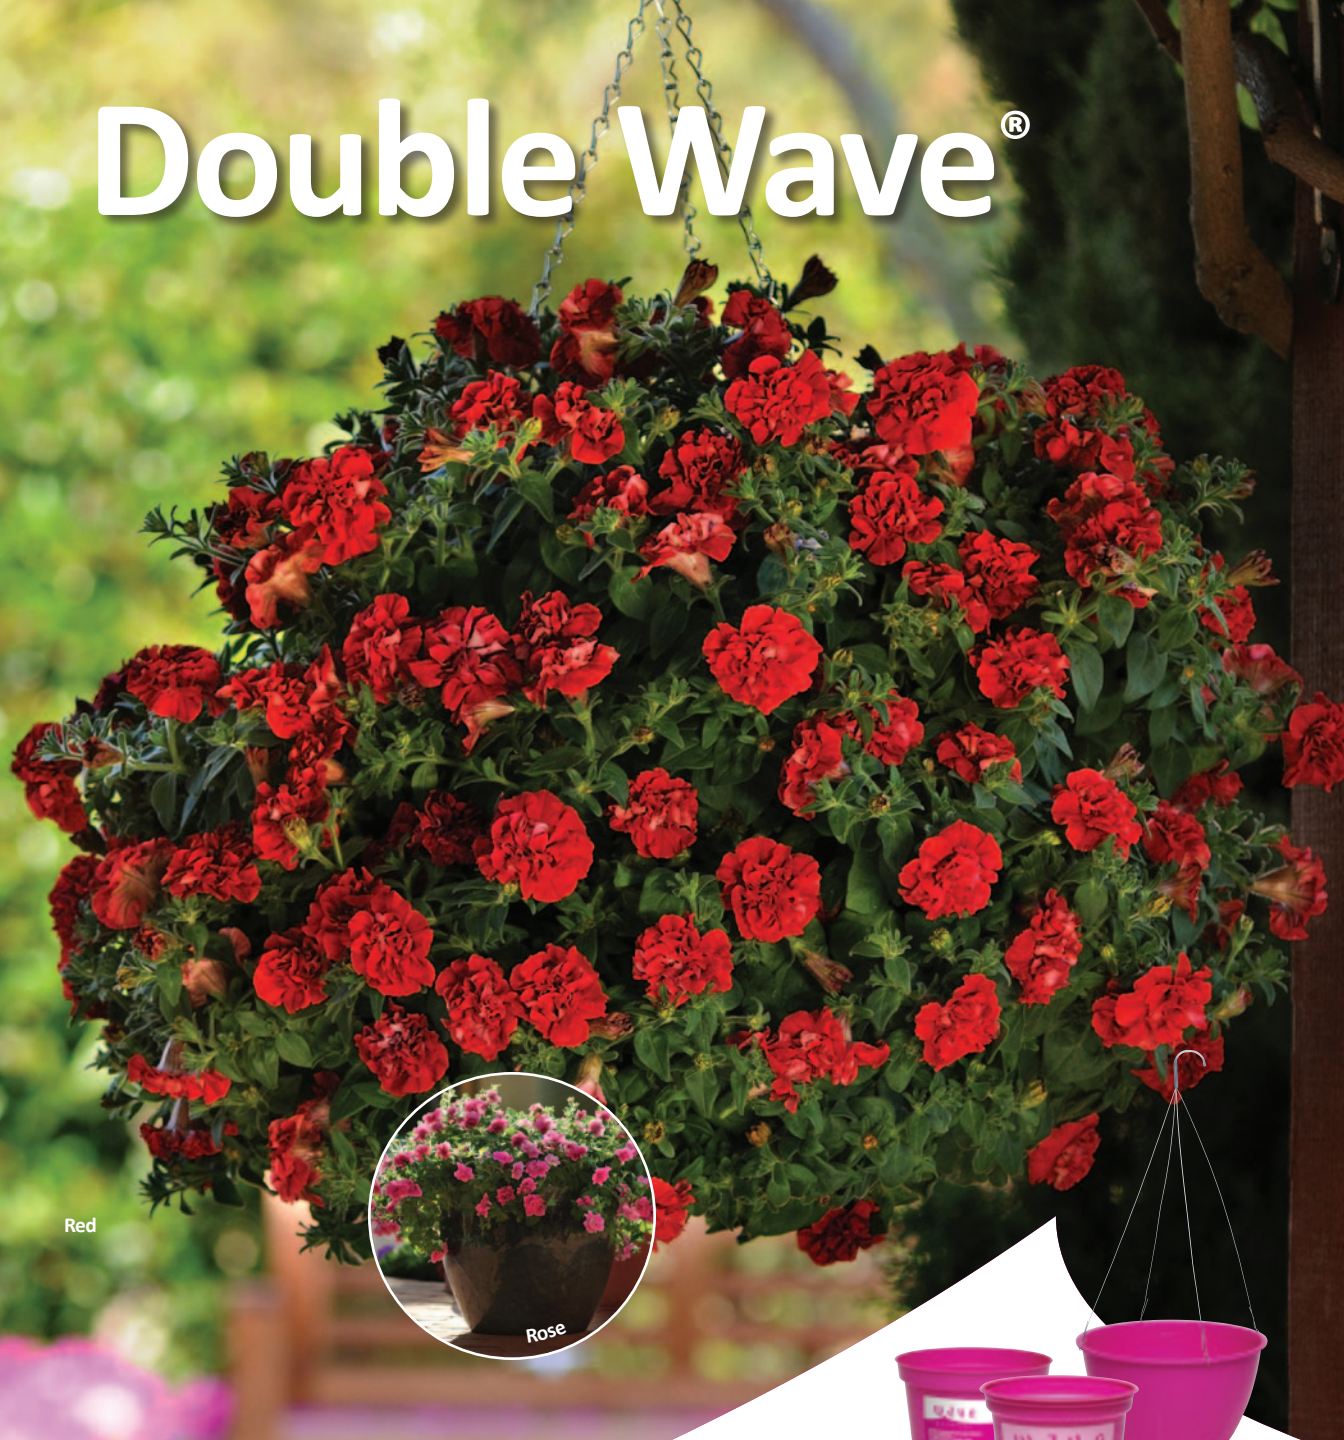

# Double Wave®

Red

Rose

Shows off in premium baskets & mixed planters  
Fully double flowers in vibrant colors  
Great for mid to late-season sales  
8 colors...turn the page to see them all

6-in./15-cm Thermoform and Injection Molded Pots